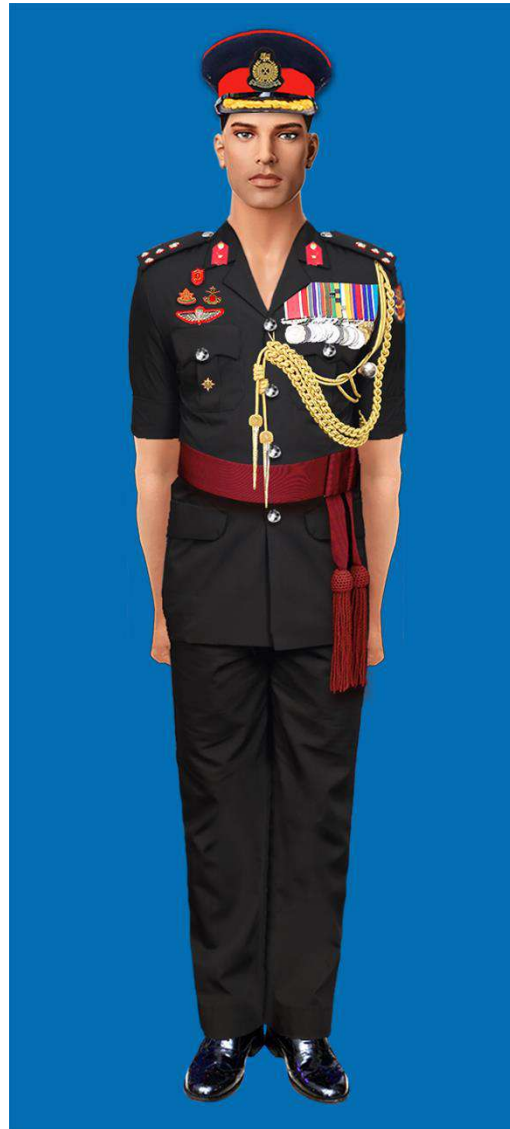

Brigadier

173