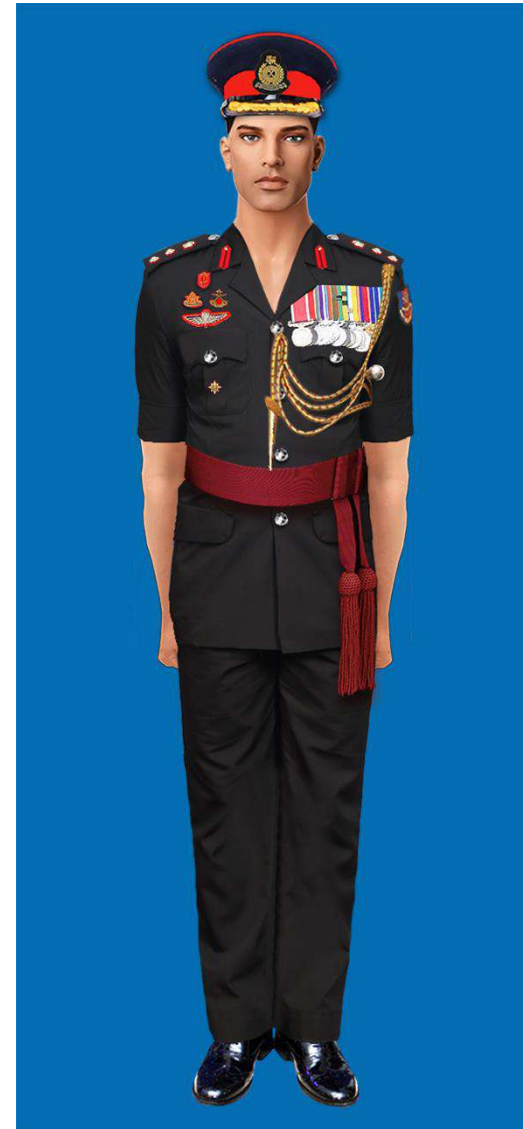

RESTRICTED

THE SRI LANKA LIGHT INFANTRY - OFFICERS DRESS – NO 4

Major General

Brigadier

173

Colonel

RESTRICTED

RESTRICTED